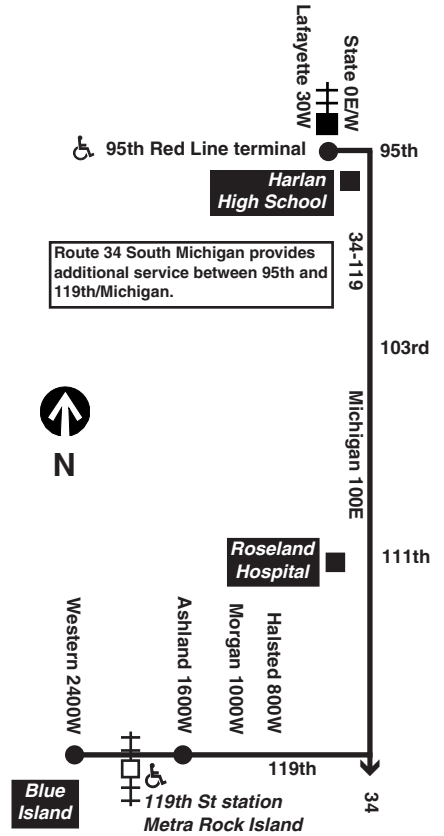

Federal law requires priority seating be designated for seniors and people with disabilities. **Please stand up** and yield these seats when needed for qualifying riders or when asked.

Schedules and other info in this timetable are subject to change. CTA does not assume responsibility for errors in timetables nor for inconvenience or damage resulting from delays.

Pay close attention to destination signs and announcements when boarding: added service may sometimes be provided over portions of this or any bus route and some trips can end before the furthest terminal on a line depending on service needs or time of day.

Bicycle racks are installed on the front of all CTA buses and are allowed on CTA trains during certain hours. See our Bike & Ride brochure or webpage for help on how to use racks and more.

Know before you go: Get alerts from us by text or e-mail about planned service changes every week or instant alerts for unplanned reroutes and disruptions. Sign up for CTA Updates today at transitchicago.com/updates.

For more travel information, use the Ventra app or call the RTA Travel Information Center at 312-836-7000. *Para obtener mayor información, en Español, llame al Centro de Información a 312-836-7000.*

Chicago Transit Authority

119 Michigan/119th

Effective Aug. 25, 2024

All CTA buses are accessible

transitchicago.com/bus/119

Monday thru Friday

#119 Michigan/119th

Northbound

LV 119th/Western	LV 119th/Morgan	119th/Michigan	111th/Michigan	103rd/Michigan	AR 95th Red Line
4:02F	4:05a	4:11a	4:17a	4:21a	4:26a
4:25F	4:28	4:36	4:44	4:48	4:53
4:44	4:50	4:58	5:06	5:10	5:15
5:04	5:10	5:18	5:26	5:30	5:35
5:23	5:29	5:37	5:45	5:49	5:54
5:40	5:46	5:54	6:02	6:06	6:11
5:56	6:02	6:10	6:18	6:22	6:27
6:11	6:17	6:25	6:33	6:37	6:43
6:22	6:28	6:36	6:44	6:48	6:54
6:31	6:37	6:45	6:53	6:57	7:03
6:39	6:45	6:53	7:01	7:05	7:11
6:47	6:53	7:01	7:09	7:13	7:19
6:56	7:02	7:10	7:18	7:22	7:28
7:05	7:11	7:19	7:27	7:31	7:37
7:14	7:20	7:28	7:36	7:40	7:46
7:24	7:30	7:38	7:46	7:50	7:56
7:34	7:40	7:48	7:56	8:00	8:06
7:44	7:50	7:58	8:06	8:10	8:16
7:54	8:00	8:08	8:16	8:20	8:26
8:05	8:11	8:19	8:27	8:31	8:37
8:16	8:22	8:30	8:38	8:42	8:48
8:27	8:33	8:41	8:49	8:53	8:59
8:39	8:45	8:53	9:01	9:05	9:11
8:51	8:57	9:05	9:13	9:17	9:23
9:03	9:09	9:17	9:25	9:29	9:35
9:15	9:21	9:29	9:37	9:41	9:47
9:27	9:33	9:41	9:49	9:53	9:59
9:39	9:45	9:53	10:01	10:05	10:11
9:51	9:57	10:05	10:13	10:17	10:23
10:03	10:09	10:17	10:25	10:29	10:35
10:15	10:21	10:29	10:37	10:41	10:47
10:27	10:33	10:41	10:49	10:53	10:59
10:39	10:45	10:53	11:01	11:05	11:11
10:51	10:57	11:05	11:13	11:17	11:23
11:03	11:09	11:17	11:25	11:29	11:35
11:15	11:21	11:29	11:37	11:41	11:47
11:27	11:33	11:41	11:49	11:53	11:59
11:39	11:45	11:53	12:01p	12:05p	12:11p
11:51	11:57	12:05p	12:13	12:17	12:23
12:03p	12:09p	12:17	12:25	12:29	12:35
12:15	12:21	12:29	12:37	12:41	12:47
12:28	12:34	12:42	12:50	12:54	1:00
12:41	12:47	12:55	1:03	1:07	1:13

then every 12 minutes until

6:17	6:23	6:31	6:39	6:43	6:49
6:37	6:43	6:51	6:59	7:03	7:09
6:49	6:55	7:03	7:11	7:15	7:21
7:01	7:07	7:15	7:23	7:27	7:32
7:13	7:19	7:27	7:35	7:39	7:44
7:25	7:31	7:39	7:47	7:51	7:56
7:37	7:43	7:51	7:59	8:03	8:08
7:49	7:55	8:03	8:11	8:15	8:20
8:01	8:07	8:15	8:23	8:27	8:32
8:13	8:19	8:27	8:35	8:39	8:44
8:27	8:33	8:41	8:49	8:53	8:58
8:42	8:48	8:55	9:02	9:06	9:11
8:57	9:03	9:10	9:17	9:21	9:26
9:13	9:19	9:25	9:31	9:35	9:40
9:28	9:34	9:40	9:46	9:50	9:55
9:45	9:51	9:57	10:03	10:07	10:12
10:02	10:08	10:14	10:20	10:24	10:29
10:22	10:28	10:34	10:40	10:44	10:49
10:42	10:48	10:54	11:00	11:04	11:09
11:02	11:08	11:14	11:20	11:24	11:29
11:19	11:25	11:31	11:36	11:41	11:45
11:42	11:48	11:54	12:00a	12:04a	12:09a
12:02a	12:08a	12:14a	12:20	12:24	12:29
12:22	12:28	12:34	12:40	12:44	12:49
12:39	12:45	12:51	12:56	1:00	1:04
12:58	1:04	1:10	1:16	1:20	1:25

Southbound